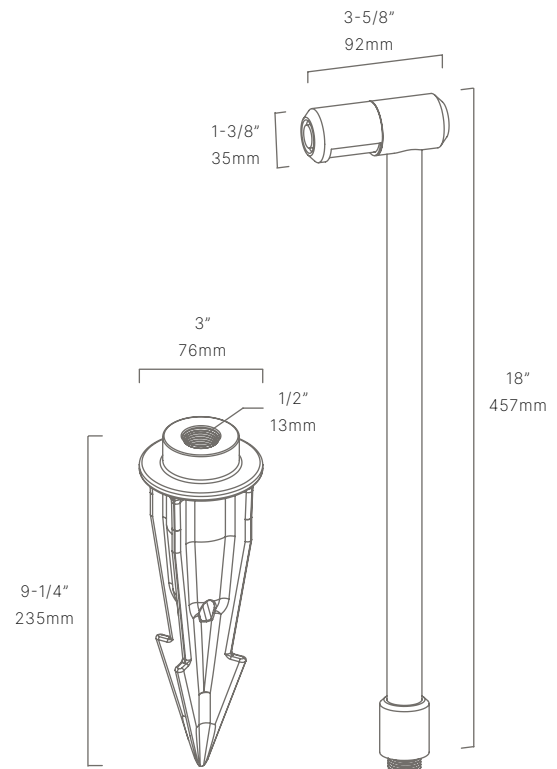

P. 760.931.2910

O. 2742 Loker Ave. W Carlsbad CA 92010

W. www.auroralight.com

MADE IN USA
WITH DOMESTIC & IMPORTED MATERIALS